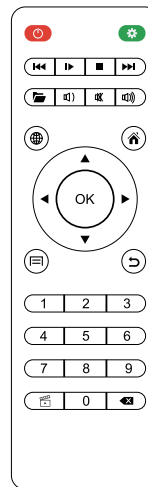

A compact Media Player Remote Control designed for fast, reliable control of your digital signage and streaming players. It provides direct access to core playback functions—play, pause, stop, next/previous, fast-forward, and rewind—plus power, mute, and volume keys for quick everyday operation.

#### Features:

- Control Media CE Labs Media Players
- Directional 10-digit keypad
- Batteries included

#### Specs:

- Dimension: 2in x 5in x 0.5in
- Range 0-15 meters
- IR/RF Frequency 38 kHz

### Infrared Remote Control Layout:

- Power and Settings Buttons
- 5-button Directional Pad
- 10-digit numeric keypad
- Home/Back Buttons
- Play Control Function Keys
- Volume/Mute Controls
- Menu Control Button
- Folder Button