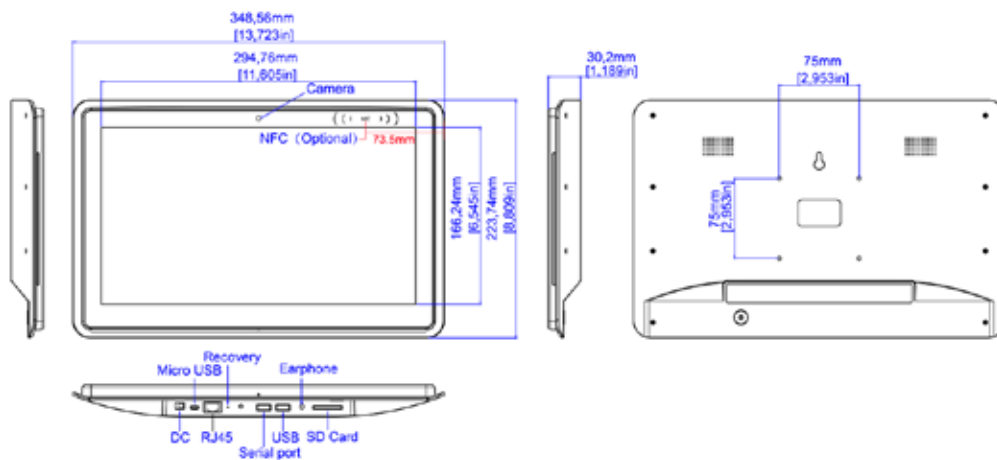

- DC Jack 12V/1.5A
- RJ45 100/1000M ethernet
- Recovery button
- Power Button
- SD card slot
- USB host 2.0, USB for serial(RS232 format), Micro USB OTG
- 3.5mm earphone + microphone
- Multicolor led light for indicating room occupancy (status)
- RJ45 Ethernet 100m/1000m

ACCESSORIES

- Power Adapter, 100-240Vac 50/60Hz, 12Vdc/1500mA, EL VI, UL
- Quick Start Guide

MISCELLANEOUS

- Dimensions (L) 348.5mm, (W) 223.7mm, (H) 30.2mm
- Weight 0.97 kg
- Operating Temp & Humidity 0-40°C, Humidity 40C, 5-85% @
- Vesa 75x75mm
- Attractive and rugged black enclosure standard. Available in white.

OPTIONAL FEATURES (Add-On)

- Vesa 75 x 75mm mounting bracket
- Optional NFC 13.56MHz, ISO14443A/ISO14443B
- Optional Camera 2.0MP
- Custom mounting options (Inquire)

WARRANTY: *3 year warranty, parts and labor.