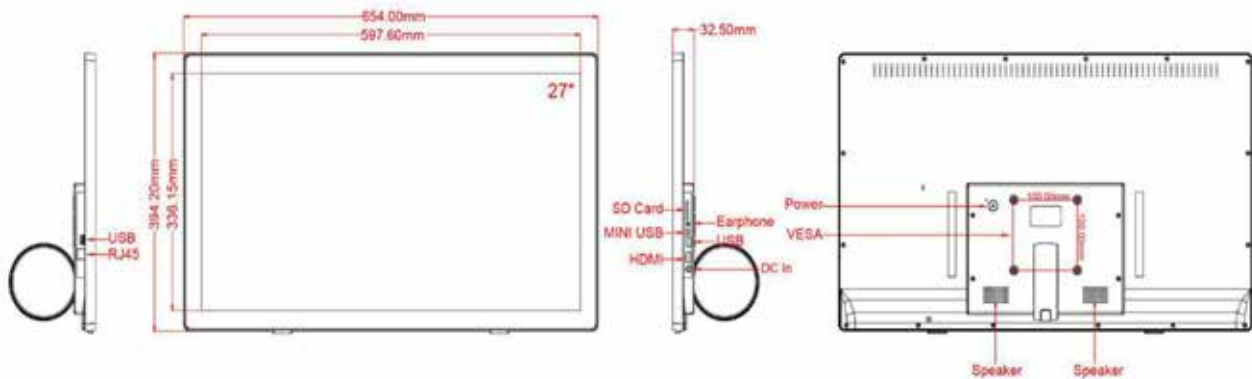

Resolution: 1920*1080

Touch screen: 10-Point capacitive touch

Active area: 597.6mm(H) x 336.15mm(V)

Viewing angle: 89/89/89/89(L/R/U/D)

Contrast Ratio: 1000:1

Brightness: 250 cd/m²

Aspect Ratio: 16x9

Operation Hours: 18/7

SYSTEM

CPU: Hex core Cortex

RAM: 2GB

Internal Memory: 16GB

Operating System: Android 9

CESync Software

MULTIMEDIA APPLICATIONS

Video formats: MPEG-1/MPEG-2/MPEG-4/H.263/H.264/VC1/RV

Audio formats: MP3/WMA/AAC

Picture formats: JPEG, PNG, Webp

DIMENSIONS

Dimensions: w25.75" x h15.12" x d1.28" / (654mm x 294.2mm x 32.5mm)

Product weight: 14.33lbs / 6.5kg

ACCESSORIES

Power adapter: 100-240Vac 50/60Hz, 12Vdc/1500mA. EL VI, UL

Quick start guide

NETWORK

Ethernet: 100M/1000M

Wifi: 802.11b/g/n/ac, 2.4GHz + 5GHz

Bluetooth: 4.0

Cellular: 3G USB dongle ext.

I/O PORTS

Power Jack: DC power input 12V/1.5A

HDMI: 2.0 Output

USB: Host 2.0. USB for serial, Mini USB OTG

Card slot: SD [supports up to 32GB]

RJ45: 100M/1000M Ethernet

Earphone: 3.5mm earphone

Power button

Recovery button

OPERATING CONDITIONS

Temperature range (operation): 0-40°

Temperature range (storage): 20 - 60°

MTBF: 50,000 hour(s)

Humidity range (operation) [RH]: 20 ~ 80% RH (No condensation)

Humidity range (storage)[RH]: 5 ~ 95% RH (No condensation)

MISCELLANEOUS

Wall mounting bracket: 100mm*100mm

Multi-language support

Optional camera: 2MP

WARRANTY: *3 year warranty, parts and labor.

Learn more about CE Labs at www.celabs.com.

United States
1-800-767-6189
sales@celabs.com

CE Labs, LLC reserves the right to change or update without notice. CE Labs, the CE Labs logo and CESync are registered trademarks of CE Labs, LLC. All other trademarks are the property of their respective owner. 2021 CE Labs, LLC. All rights reserved.