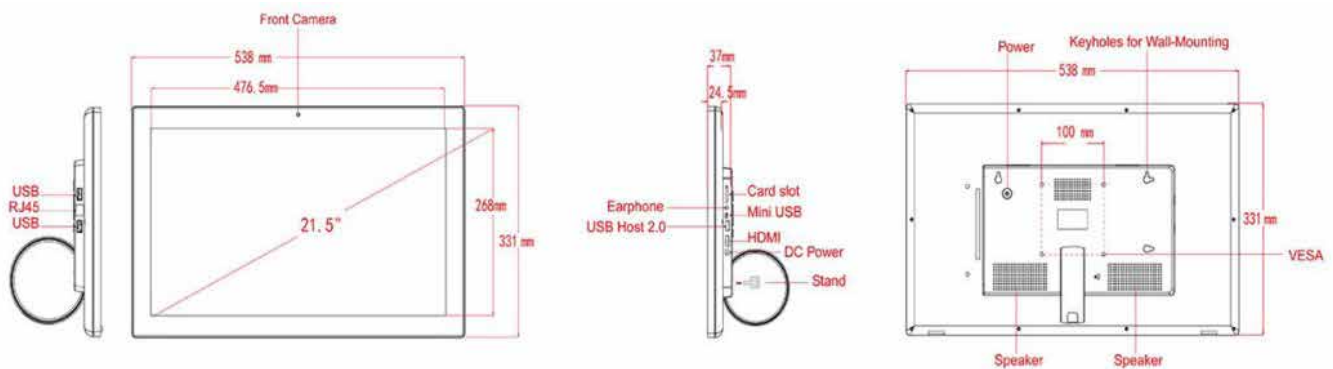

SYSTEM

- CPU: Hex core Cortex
- RAM: 2GB
- Internal Memory: 16GB
- Operating System: Android 9
- CESync Software

MULTIMEDIA APPLICATIONS

- Video formats: MPEG-1/MPEG-2/MPEG-4/H.263/H.264/VC1/RV
- Audio formats: MP3/WMA/AAC
- Picture formats: JPEG, PNG, Webp

DIMENSIONS

- Dimensions: w21.18" x h13.03" x d1.46" / (538mm x 331mm x 37mm)
- Product weight: 7.94lbs / 3.6kg

ACCESSORIES

- Power adapter: 100-240Vac 50/60Hz, 12Vdc/1500mA. EL VI, UL
- Quick start guide

NETWORK

- Ethernet: 100M/1000M
- Wifi: 802.11b/g/n/ac, 2.4GHz + 5GHz
- Bluetooth: 4.0
- Cellular: 3G USB dongle ext.

I/O PORTS

- Power Jack: DC power input 12V/1.5A
- HDMI: 2.0 Output
- USB: Host 2.0. USB for serial, Mini USB OTG
- Card slot: SD [supports up to 32GB]
- RJ45: 100M/1000M Ethernet
- Earphone: 3.5mm earphone
- Power button
- Recovery button

OPERATING CONDITIONS

- Temperature range (operation): 0-40°
- Temperature range (storage): 20 - 60°
- MTBF: 50,000 hour(s)
- Humidity range (operation) [RH]: 20 ~ 80% RH (No condensation)
- Humidity range (storage)[RH]: 5 ~ 95% RH (No condensation)

MISCELLANEOUS

- Wall mounting bracket: 100mm*100mm
- Multi-language support
- Optional camera: 2MP

WARRANTY: *3 year warranty, parts and labor.

Learn more about CE Labs at www.celabs.com.

United States
1-800-767-6189
sales@celabs.com

CE Labs, LLC reserves the right to change or update without notice. CE Labs, the CE Labs logo and CESync are registered trademarks of CE Labs, LLC. All other trademarks are the property of their respective owner. 2021 CE Labs, LLC. All rights reserved.