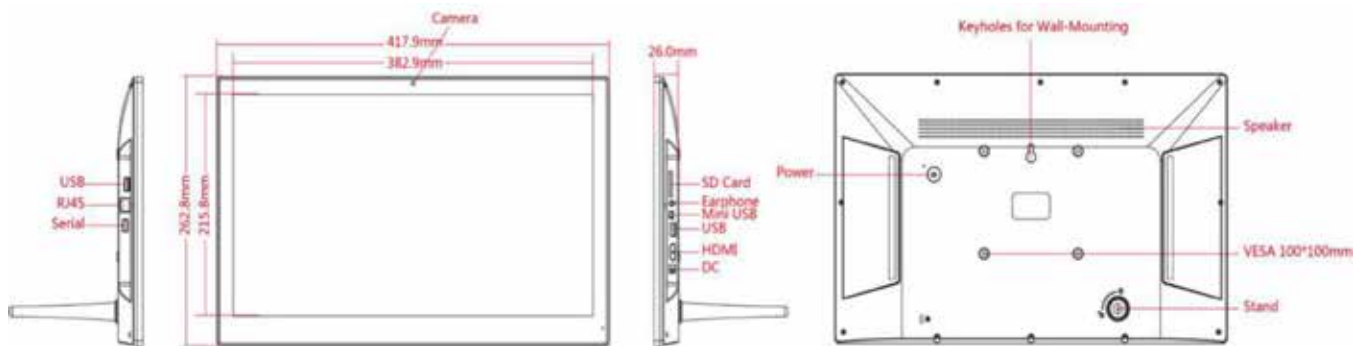

SYSTEM

- CPU: Hex core Cortex
- RAM: 2GB
- Internal Memory: 16GB
- Operating System: Android 9
- CESync Software

MULTIMEDIA APPLICATIONS

- Video formats: MPEG-1/MPEG-2/MPEG-4/H.263/H.264/VC1/RV
- Audio formats: MP3/WMA/AAC
- Picture formats: JPEG, PNG, Webp

DIMENSIONS

- Dimensions: w16.45" x h10.35" x d1.06" / (417.9mm x 262.8mm x 27mm)
- Product weight: 3.55lbs / 1.61kg

ACCESSORIES

- Power adapter: 100-240Vac 50/60Hz, 12Vdc/1500mA. EL VI, UL
- Quick start guide

NETWORK

- Ethernet: 100M/1000M
- Wifi: 802.11b/g/n/ac, 2.4GHz + 5GHz
- Bluetooth: 4.0
- Cellular: 3G USB dongle ext.

I/O PORTS

- Power Jack: DC power input 12V/1.5A
- HDMI: 2.0 Output
- USB: Host 2.0. USB for serial, Mini USB OTG
- Card slot: SD [supports up to 32GB]
- RJ45: 100M/1000M Ethernet
- Earphone: 3.5mm earphone
- Power button
- Recovery button

OPERATING CONDITIONS

- Temperature range (operation): 0-40°
- Temperature range (storage): 20 - 60°
- MTBF: 50,000 hour(s)
- Humidity range (operation) [RH]: 20 ~ 80% RH (No condensation)
- Humidity range (storage)[RH]: 5 ~ 95% RH (No condensation)

MISCELLANEOUS

- Wall mounting bracket: 100mm*100mm
- Multi-language support
- Optional camera: 2MP

WARRANTY: *3 year warranty, parts and labor.

Learn more about CE Labs at www.celabs.com.

United States
1-800-767-6189
sales@celabs.com

CE Labs, LLC reserves the right to change or update without notice. CE Labs, the CE Labs logo and CESync are registered trademarks of CE Labs, LLC. All other trademarks are the property of their respective owner. 2021 CE Labs, LLC. All rights reserved.