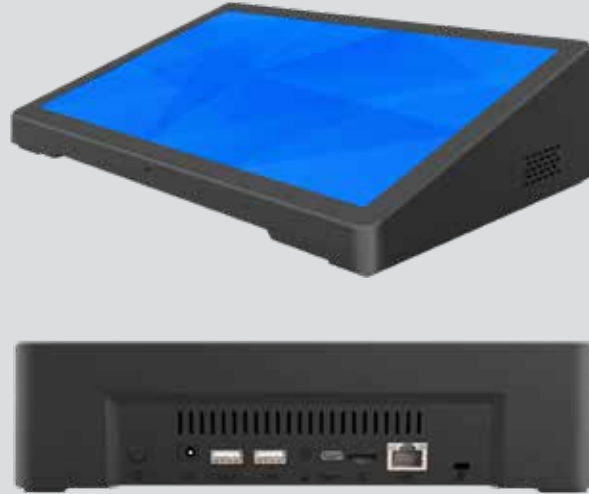

TD3108C Touch Controller

Commercial-Grade

One Platform, Endless Possibilities

An Ecosystem of products specifically designed for professionals.

Professional-Grade

CE Labs Touch Controller, with their durable construction and ultra-sleek design, are ideal for creating an interactive experience that engages and entertains.

PRODUCT OVERVIEW

The CE Labs TD-Controller Series is intended to transform collaboration spaces and provide a seamless meeting experience. The TD-C Series, powered by Android, outperforms the competition with a best-in-class 10-point multi-touch IPS display, integrated Wi-Fi, and optional Power-over-Ethernet (POE). Available in Black or White the TD-Controller series is ideal for controlling video conferencing or meeting room automation. With the addition of one of our Android conference room control apps, you can create the ideal huddle room or virtual meeting space.

FEATURES

24/7 Performance

Responsive Multi-Point touchscreen

Gigabit ethernet and Wi-Fi for superior connectivity

SPECIFICATIONS

MODEL: TD3108C

FEATURES

- Quadcore Cortex , RAM 2GB
- 16GB Flash storage, RAM 2GB
- Android 8.1
- 24/7 operational hours
- 8.0 Inch IPS LCD
- Multipoint capacitive touch screen
- 1280x800 Resolution (16:10 aspect ratio)
- Viewing angle 85/85/85/85 (L/R/U/D)
- “Kiosk operation mode” that is auto-starting with Android OS and settings menu hidden and locked
- WiFi 802.11b/g/n, 10M/100M, Bluetooth 4.0
- Built-in speakers, 2x2W
- Brightness: 250cd/m2 (nit)
- Contrast ratio: 800:1

ACCESSORIES

- Power Adapter, 100-240Vac 50/60Hz, 12Vdc/1500mA, EL VI, UL
- Quick Start Guide

MISCELLANEOUS

- Dimensions (L) 401.8mm, (W) 252.9mm, (H) 30.2mm????????
- Weight 1.32 kg????????????
- Operating Temp & Humidity 0-40°C, Humidity 40C, 5-85% @
- Vesa 75x75mm
- Attractive and rugged black enclosure standard. Available in white.