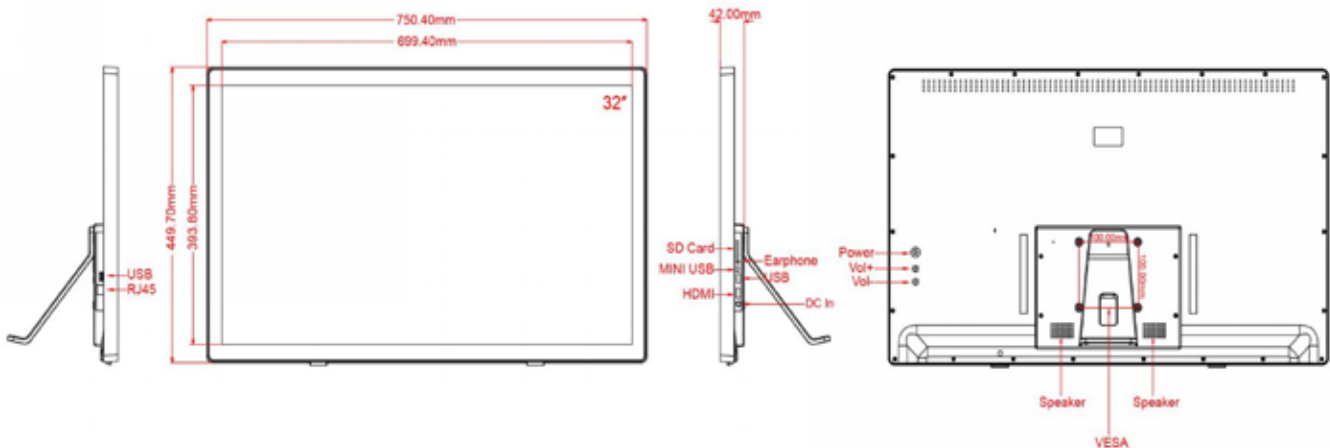

MODEL: CD4320

DISPLAY

Panel: Full HD 32" LCD panel

Resolution: 1920*1080

Active area: 698.4mm(H) x 392.85mm(V)

Viewing angle: 89/89/89/89(L/R/U/D)

Contrast Ratio: 3000:1

Brightness: 250 cd/m²

Aspect Ratio: 16x9

Operation Hours: 18/7

SYSTEM

CPU: Hex core Cortex

RAM: 2GB

Internal Memory: 16GB

Operating System: Android 9

CESync Software

MULTIMEDIA APPLICATIONS

Video formats: MPEG-1/MPEG-2/MPEG-4/H.263/H.264/VC1/RV

Audio formats: MP3/WMA/AAC

Picture formats: JPEG, PNG, Webp

DIMENSIONS

Dimensions: w29.54" x h17.7" x d1.65" / (750.4mm x 449.7mm x 42mm)

Product weight: 18.74lbs / 8.5kg

ACCESSORIES

Power adapter: 100-240Vac 50/60Hz, 12Vdc/1500mA. EL VI, UL

Quick start guide

NETWORK

Ethernet: 100M/1000M

Wifi: 802.11b/g/n/ac, 2.4GHz + 5GHz

Bluetooth: 4.0

Cellular: 3G USB dongle ext.

I/O PORTS

Power Jack: DC power input 12V/1.5A

HDMI: 2.0 Output

USB: Host 2.0. USB for serial, Mini USB OTG

Card slot: SD [supports up to 32GB]

RJ45: 100M/1000M Ethernet

Earphone: 3.5mm earphone

Power button

Recovery button

OPERATING CONDITIONS

Temperature range (operation): 0-40°

Temperature range (storage): 20 - 60°

MTBF: 50,000 hour(s)

Humidity range (operation) [RH]: 20 ~ 80% RH (No condensation)

Humidity range (storage)[RH]: 5 ~ 95% RH (No condensation)

MISCELLANEOUS

Wall mounting bracket: 100mm*100mm

Multi-language support

Optional camera: 2MP

WARRANTY: *3 year warranty, parts and labor.

Learn more about CE Labs at www.celabs.com.

United States
1-800-767-6189
sales@celabs.com

CE Labs, LLC reserves the right to change or update without notice. CE Labs, the CE Labs logo and CESync are registered trademarks of CE Labs, LLC. All other trademarks are the property of their respective owner. 2021 CE Labs, LLC. All rights reserved.