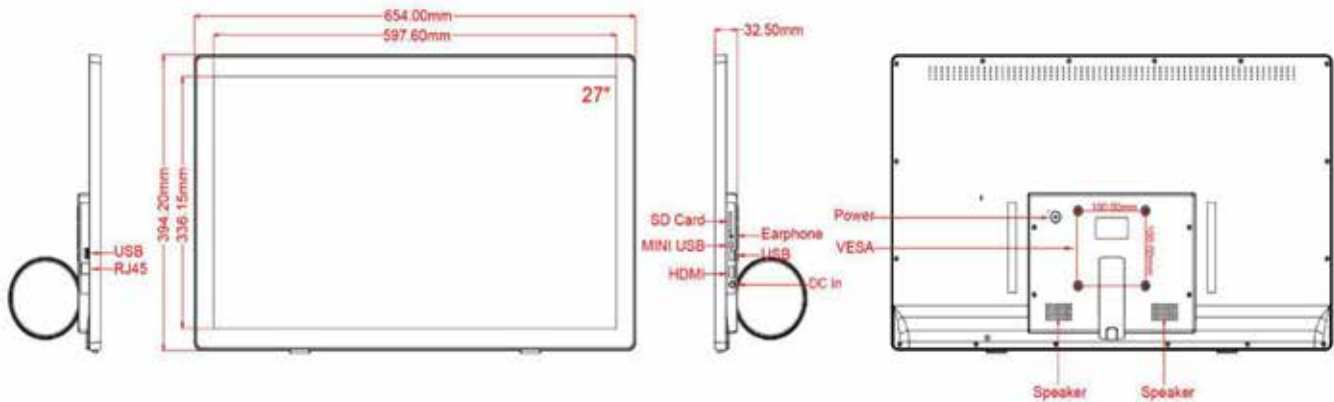

MODEL: CD4270

DISPLAY

Panel: Full HD 27" LCD panel

Resolution: 1920*1080

Active area: 597.6mm(H) x 336.15mm(V)

Viewing angle: 89/89/89/89(L/R/U/D)

Contrast Ratio: 1000:1

Brightness: 250 cd/m²

Aspect Ratio: 16x9

Operation Hours: 18/7

SYSTEM

CPU: Hex core Cortex

RAM: 2GB

Internal Memory: 16GB

Operating System: Android 9

CESync Software

MULTIMEDIA APPLICATIONS

Video formats: MPEG-1/MPEG-2/MPEG-4/H.263/H.264/VC1/RV

Audio formats: MP3/WMA/AAC

Picture formats: JPEG, PNG, Webp

DIMENSIONS

Dimensions: w25.75" x h15.12" x d1.28" / (654mm x 294.2mm x 32.5mm)

Product weight: 14.33lbs / 6.5kg

ACCESSORIES

Power adapter: 100-240Vac 50/60Hz, 12Vdc/1500mA. EL VI, UL

Quick start guide

NETWORK

Ethernet: 100M/1000M

Wifi: 802.11b/g/n/ac, 2.4GHz + 5GHz

Bluetooth: 4.0

Cellular: 3G USB dongle ext.

I/O PORTS

Power Jack: DC power input 12V/1.5A

HDMI: 2.0 Output

USB: Host 2.0. USB for serial, Mini USB OTG

Card slot: SD [supports up to 32GB]

RJ45: 100M/1000M Ethernet

Earphone: 3.5mm earphone

Power button

Recovery button

OPERATING CONDITIONS

Temperature range (operation): 0-40°

Temperature range (storage): 20 - 60°

MTBF: 50,000 hour(s)

Humidity range (operation) [RH]: 20 ~ 80% RH (No condensation)

Humidity range (storage)[RH]: 5 ~ 95% RH (No condensation)

MISCELLANEOUS

Wall mounting bracket: 100mm*100mm

Multi-language support

Optional camera: 2MP

WARRANTY: *3 year warranty, parts and labor.

Learn more about CE Labs at www.celabs.com.

United States
1-800-767-6189
sales@celabs.com

CE Labs, LLC reserves the right to change or update without notice. CE Labs, the CE Labs logo and CESync are registered trademarks of CE Labs, LLC. All other trademarks are the property of their respective owner. 2021 CE Labs, LLC. All rights reserved.