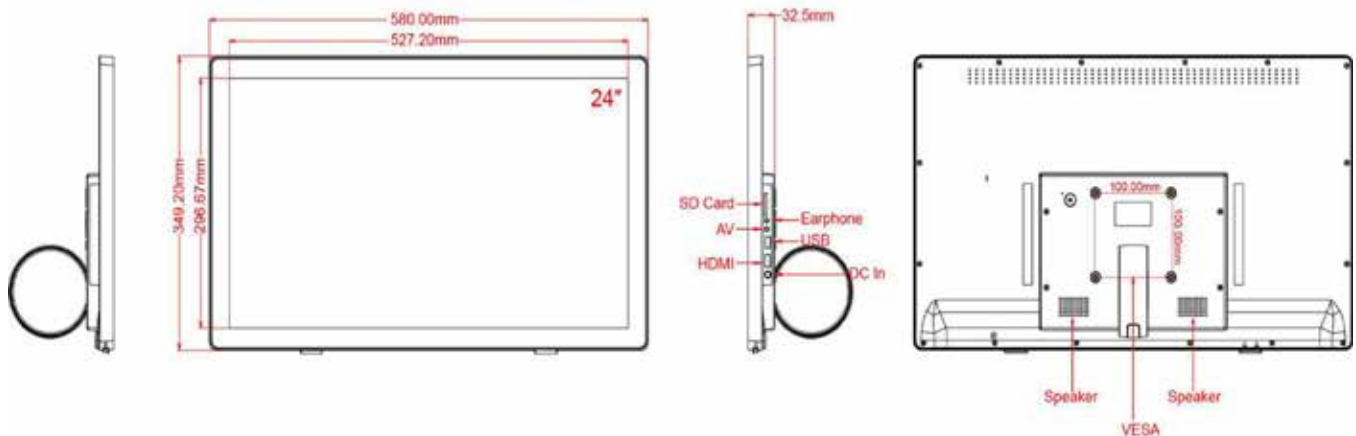

MODEL: CD4240

DISPLAY

- Panel: Full HD 24" LCD panel
- Resolution: 1920*1080
- Active area: 527.04mm(H) x 296.46mm(V)
- Viewing angle: 89/89/89/89(L/R/U/D)
- Contrast Ratio: 1000:1
- Brightness: 250 cd/m²
- Aspect Ratio: 16x9
- Operation Hours: 18/7

SYSTEM

- CPU: Hex core Cortex
- RAM: 2GB
- Internal Memory: 16GB
- Operating System: Android 9
- CESync Software

MULTIMEDIA APPLICATIONS

- Video formats: MPEG-1/MPEG-2/MPEG-4/H.263/H.264/VC1/RV
- Audio formats: MP3/WMA/AAC
- Picture formats: JPEG, PNG, Webp

DIMENSIONS

- Dimensions: w22.83" x h13.75" x d1.28" / (580mm x 349.2mm x 32.5mm)
- Product weight: 10.58lbs / 4.8kg

ACCESSORIES

- Power adapter: 100-240Vac 50/60Hz, 12Vdc/1500mA. EL VI, UL
- Quick start guide

NETWORK

- Ethernet: 100M/1000M
- Wifi: 802.11b/g/n/ac, 2.4GHz + 5GHz
- Bluetooth: 4.0
- Cellular: 3G USB dongle ext.

I/O PORTS

- Power Jack: DC power input 12V/1.5A
- HDMI: 2.0 Output
- USB: Host 2.0. USB for serial, Mini USB OTG
- Card slot: SD [supports up to 32GB]
- RJ45: 100M/1000M Ethernet
- Earphone: 3.5mm earphone
- Power button
- Recovery button

OPERATING CONDITIONS

- Temperature range (operation): 0-40°
- Temperature range (storage): 20 - 60°
- MTBF: 50,000 hour(s)
- Humidity range (operation) [RH]: 20 ~ 80% RH (No condensation)
- Humidity range (storage)[RH]: 5 ~ 95% RH (No condensation)

MISCELLANEOUS

- Wall mounting bracket: 100mm*100mm
- Multi-language support
- Optional camera: 2MP

WARRANTY: *3 year warranty, parts and labor.

Learn more about CE Labs at www.celabs.com.

United States
1-800-767-6189
sales@celabs.com

CE Labs, LLC reserves the right to change or update without notice. CE Labs, the CE Labs logo and CESync are registered trademarks of CE Labs, LLC. All other trademarks are the property of their respective owner. 2021 CE Labs, LLC. All rights reserved.