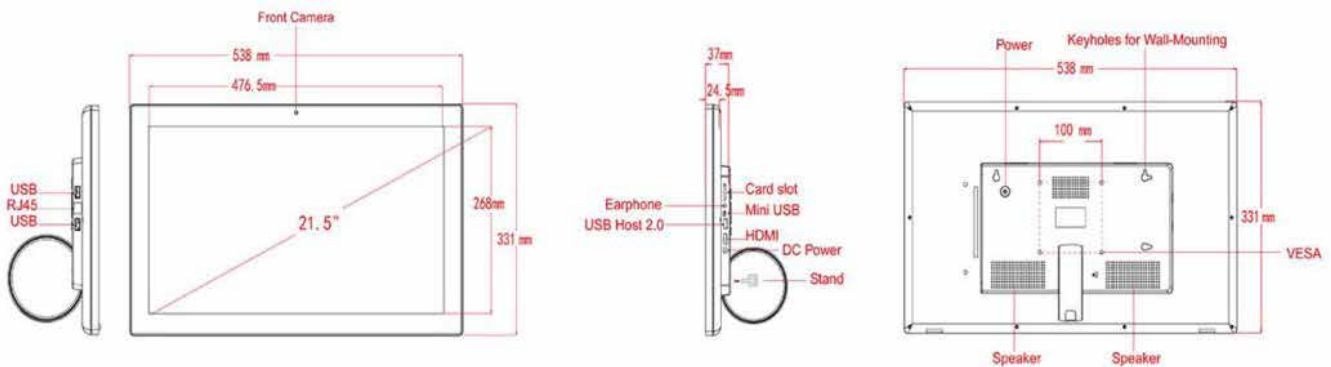

MODEL: CD4210

DISPLAY

- Panel: Full HD 21.5" LCD panel
- Resolution: 1920*1080
- Active area: 474.64mm(H) x 268.11mm(V)
- Viewing angle: 89/89/89/89(L/R/U/D)
- Contrast Ratio: 1000:1
- Brightness: 250 cd/m²
- Aspect Ratio: 16x9
- Operation Hours: 18/7

SYSTEM

- CPU: Hex core Cortex
- RAM: 2GB
- Internal Memory: 16GB
- Operating System: Android 9
- CESync Software

MULTIMEDIA APPLICATIONS

- Video formats: MPEG-1/MPEG-2/MPEG-4/H.263/H.264/VC1/RV
- Audio formats: MP3/WMA/AAC
- Picture formats: JPEG, PNG, Webp

DIMENSIONS

- Dimensions: w21.18" x h13.03" x d1.46" / (538mm x 331mm x 37mm)
- Product weight: 7.94lbs / 3.6kg

ACCESSORIES

- Power adapter: 100-240Vac 50/60Hz, 12Vdc/1500mA. EL VI, UL
- Quick start guide

NETWORK

- Ethernet: 100M/1000M
- Wifi: 802.11b/g/n/ac, 2.4GHz + 5GHz
- Bluetooth: 4.0
- Cellular: 3G USB dongle ext.

I/O PORTS

- Power Jack: DC power input 12V/1.5A
- HDMI: 2.0 Output
- USB: Host 2.0. USB for serial, Mini USB OTG
- Card slot: SD [supports up to 32GB]
- RJ45: 100M/1000M Ethernet
- Earphone: 3.5mm earphone
- Power button
- Recovery button

OPERATING CONDITIONS

- Temperature range (operation): 0-40°
- Temperature range (storage): 20 - 60°
- MTBF: 50,000 hour(s)
- Humidity range (operation) [RH]: 20 ~ 80% RH (No condensation)
- Humidity range (storage)[RH]: 5 ~ 95% RH (No condensation)

MISCELLANEOUS

- Wall mounting bracket: 100mm*100mm
- Multi-language support
- Optional camera: 2MP

WARRANTY: *3 year warranty, parts and labor.

Learn more about CE Labs at www.celabs.com.

United States
1-800-767-6189
sales@celabs.com

CE Labs, LLC reserves the right to change or update without notice. CE Labs, the CE Labs logo and CESync are registered trademarks of CE Labs, LLC. All other trademarks are the property of their respective owner. 2021 CE Labs, LLC. All rights reserved.