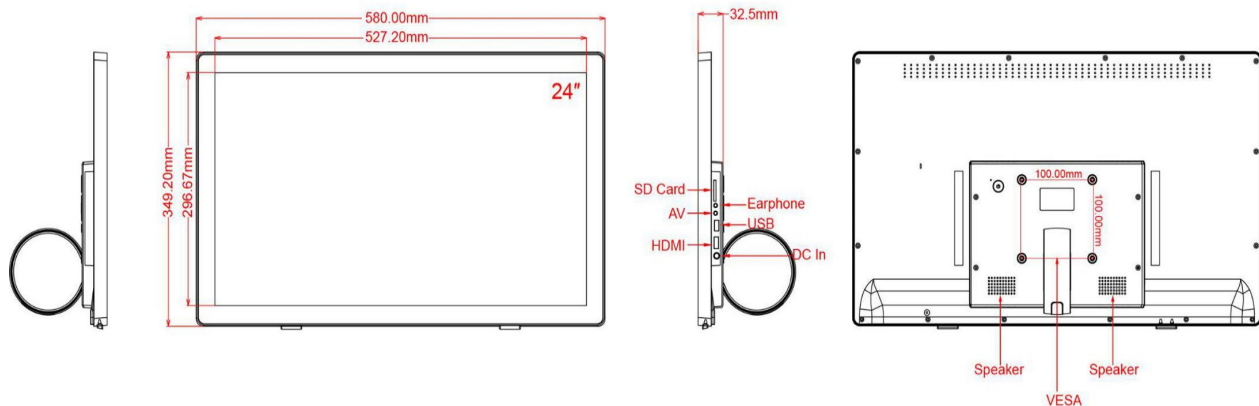

SYSTEM

- CPU: Hex core Cortex
- RAM: 2GB
- Internal Memory: 16GB
- Operating System: Android 9
- CESync Software

MULTIMEDIA APPLICATIONS

- Video formats: MPEG-1/MPEG-2/MPEG-4/H.263/H.264/VC1/RV
- Audio formats: MP3/WMA/AAC
- Picture formats: JPEG, PNG, Webp

DIMENSIONS

- Dimensions: w22.83" x h13.75" x d1.28" / (580mm x 349.2mm x 32.5mm)
- Product weight: 10.58lbs / 4.8kg

ACCESSORIES

- Power adapter: 100-240Vac 50/60Hz, 12Vdc/1500mA. EL VI, UL
- Quick start guide

NETWORK

- Ethernet: 100M/1000M
- Wifi: 802.11b/g/n/ac, 2.4GHz + 5GHz
- Bluetooth: 4.0
- Cellular: 3G USB dongle ext.

I/O PORTS

- Power Jack: DC power input 12V/1.5A
- HDMI: 2.0 Output
- USB: Host 2.0. USB for serial, Mini USB OTG
- Card slot: SD [supports up to 32GB]
- RJ45: 100M/1000M Ethernet
- Earphone: 3.5mm earphone
- Power button
- Recovery button

OPERATING CONDITIONS

- Temperature range (operation): 0-40°
- Temperature range (storage): 20 - 60°
- MTBF: 50,000 hour(s)
- Humidity range (operation) [RH]: 20 ~ 80% RH (No condensation)
- Humidity range (storage)[RH]: 5 ~ 95% RH (No condensation)

MISCELLANEOUS

- Wall mounting bracket: 100mm*100mm
- Multi-language support
- Optional camera: 2MP

WARRANTY: *3 year warranty, parts and labor.

Learn more about CE Labs at www.celabs.com.

United States
1-800-767-6189
sales@celabs.com

CE Labs, LLC reserves the right to change or update without notice. CE Labs, the CE Labs logo and CESync are registered trademarks of CE Labs, LLC. All other trademarks are the property of their respective owner. 2021 CE Labs, LLC. All rights reserved.