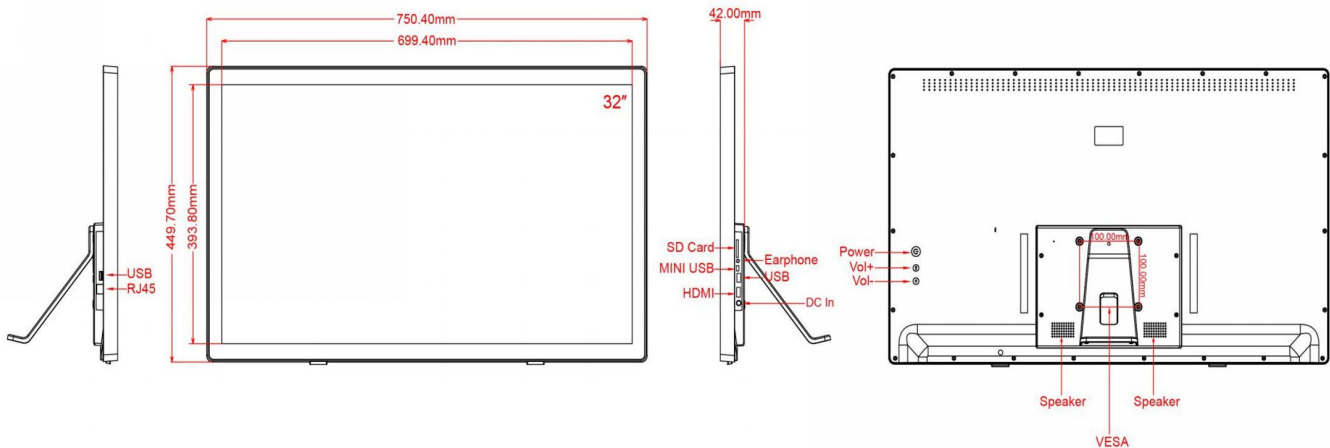

Resolution: 1920*1080

Active area: 698.4mm(H) x 392.85mm(V)

Viewing angle: 89/89/89/89(L/R/U/D)

Contrast Ratio: 3000:1

Brightness: 250 cd/m²

Aspect Ratio: 16x9

Operation Hours: 18/7

SYSTEM

Picture formats: JPEG, PNG, Webp

DIMENSIONS

Dimensions: w29.54" x h17.7" x d1.65" / (750.4mm x 449.7mm x 42mm)

Product weight: 18.74lbs / 8.5kg

ACCESSORIES

Power adapter: 100-240Vac 50/60Hz, 12Vdc/1500mA. EL VI, UL

MISCELLANEOUS

Wall mounting bracket: 100mm*100mm

Multi-language support

Optional camera: 2MP

WARRANTY: *3 year warranty, parts and labor.

Learn more about CE Labs at www.celabs.com.

United States
1-800-767-6189
sales@celabs.com