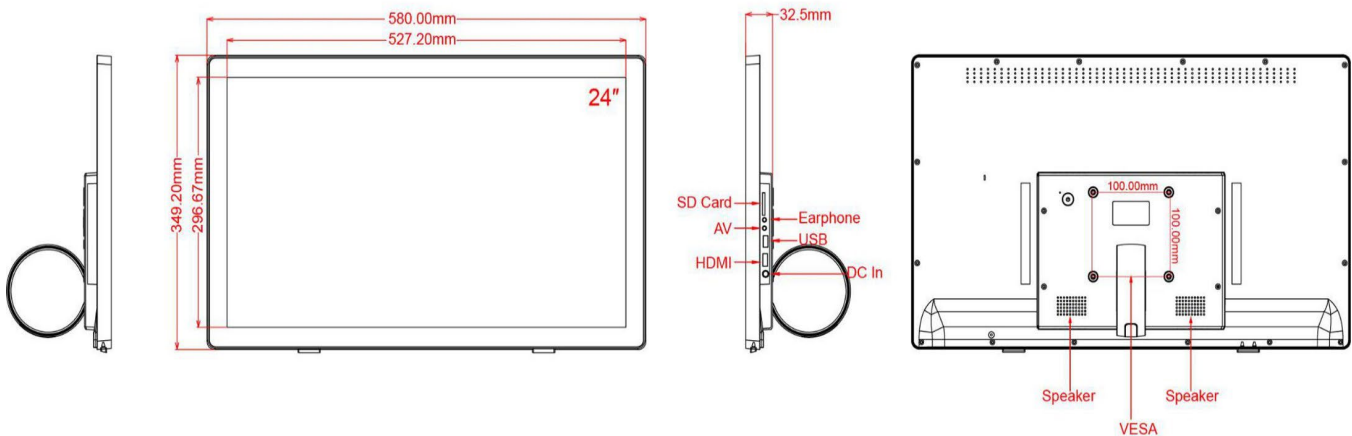

MODEL: CD4240

DISPLAY

- Panel: Full HD 24" LCD panel
- Resolution: 1920*1080
- Active area: 527.04mm(H) x 296.46mm(V)
- Viewing angle: 89/89/89/89(L/R/U/D)
- Contrast Ratio: 1000:1
- Brightness: 250 cd/m²
- Aspect Ratio: 16x9
- Operation Hours: 18/7

SYSTEM

- CPU: Hex core Cortex
- RAM: 2GB
- Internal Memory: 16GB
- Operating System: Android 9
- CESync Software

MULTIMEDIA APPLICATIONS

- Video formats: MPEG-1/MPEG-2/MPEG-4/H.263/H.264/VC1/RV
- Audio formats: MP3/WMA/AAC
- Picture formats: JPEG, PNG, Webp

DIMENSIONS

- Dimensions: w22.83" x h13.75" x d1.28" / (580mm x 349.2mm x 32.5mm)
- Product weight: 10.58lbs / 4.8kg

ACCESSORIES

- Power adapter: 100-240Vac 50/60Hz, 12Vdc/1500mA. EL VI, UL
- Quick start guide

NETWORK

- Ethernet: 100M/1000M
- Wifi: 802.11b/g/n/ac, 2.4GHz + 5GHz
- Bluetooth: 4.0
- Cellular: 3G USB dongle ext.

I/O PORTS

- Power Jack: DC power input 12V/1.5A
- HDMI: 2.0 Output
- USB: Host 2.0. USB for serial, Mini USB OTG
- Card slot: SD [supports up to 32GB]
- RJ45: 100M/1000M Ethernet
- Earphone: 3.5mm earphone
- Power button
- Recovery button

OPERATING CONDITIONS

- Temperature range (operation): 0-40°
- Temperature range (storage): 20 - 60°
- MTBF: 50,000 hour(s)
- Humidity range (operation) [RH]: 20 ~ 80% RH (No condensation)
- Humidity range (storage)[RH]: 5 ~ 95% RH (No condensation)

MISCELLANEOUS

- Wall mounting bracket: 100mm*100mm
- Multi-language support
- Optional camera: 2MP

WARRANTY: *3 year warranty, parts and labor.

Learn more about CE Labs at www.celabs.com.

United States
1-800-767-6189
sales@celabs.com

CE Labs, LLC reserves the right to change or update without notice. CE Labs, the CE Labs logo and CESync are registered trademarks of CE Labs, LLC. All other trademarks are the property of their respective owner. 2021 CE Labs, LLC. All rights reserved.