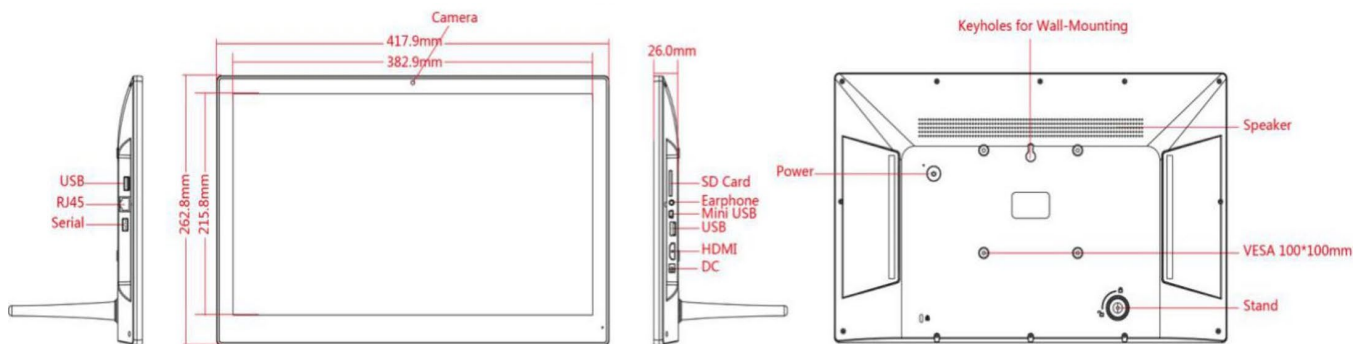

MODEL: CD4170

DISPLAY

Panel: Full HD 17.3" LCD panel

Resolution: 1920*1080

Active area: 381.89mm(H) x 214.81mm(V)

Viewing angle: 85/85/85/85(L/R/U/D)

Contrast Ratio: 800:1

Brightness: 250 cd/m²

Aspect Ratio: 16x9

Operation Hours: 18/7

SYSTEM

CPU: Hex core Cortex

RAM: 2GB

Internal Memory: 16GB

Operating System: Android 9

CESync Software

MULTIMEDIA APPLICATIONS

Video formats: MPEG-1/MPEG-2/MPEG-4/H.263/H.264/VC1/RV

Audio formats: MP3/WMA/AAC

Picture formats: JPEG, PNG, Webp

DIMENSIONS

Dimensions: w16.45" x h10.35" x d1.06" / (417.9mm x 262.8mm x 27mm)

Product weight: 3.55lbs / 1.61kg

ACCESSORIES

Power adapter: 100-240Vac 50/60Hz, 12Vdc/1500mA. EL VI, UL

Quick start guide

NETWORK

Ethernet: 100M/1000M

Wifi: 802.11b/g/n/ac, 2.4GHz + 5GHz

Bluetooth: 4.0

Cellular: 3G USB dongle ext.

I/O PORTS

Power Jack: DC power input 12V/1.5A

HDMI: 2.0 Output

USB: Host 2.0. USB for serial, Mini USB OTG

Card slot: SD [supports up to 32GB]

RJ45: 100M/1000M Ethernet

Earphone: 3.5mm earphone

Power button

Recovery button

OPERATING CONDITIONS

Temperature range (operation): 0-40°

Temperature range (storage): 20 - 60°

MTBF: 50,000 hour(s)

Humidity range (operation) [RH]: 20 ~ 80% RH (No condensation)

Humidity range (storage)[RH]: 5 ~ 95% RH (No condensation)

MISCELLANEOUS

Wall mounting bracket: 100mm*100mm

Multi-language support

Optional camera: 2MP

WARRANTY: *3 year warranty, parts and labor.

Learn more about CE Labs at www.celabs.com.

United States
1-800-767-6189
sales@celabs.com

CE Labs, LLC reserves the right to change or update without notice. CE Labs, the CE Labs logo and CESync are registered trademarks of CE Labs, LLC. All other trademarks are the property of their respective owner. 2021 CE Labs, LLC. All rights reserved.