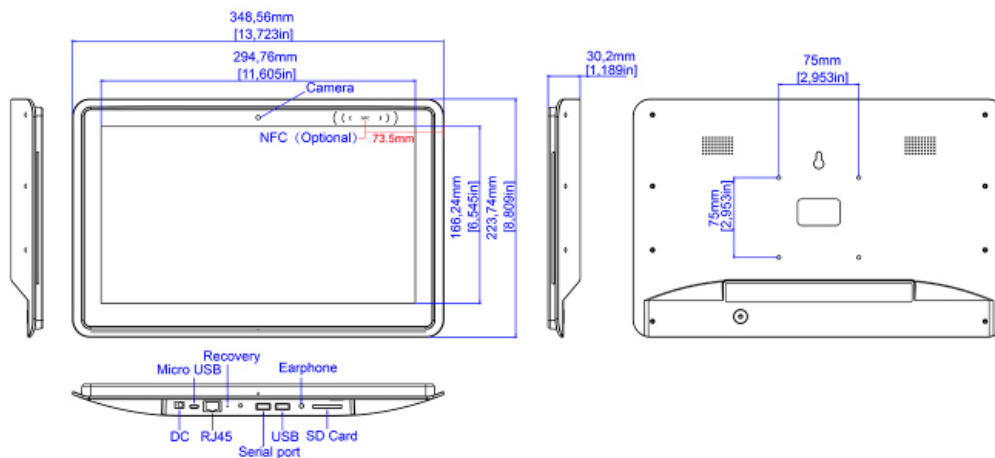

- DC Jack 12V/1.5A
- RJ45 100/1000M ethernet
- Recovery button
- Power Button
- SD card slot
- USB host 2.0, USB for serial(RS232 format), Micro USB OTG
- 3.5mm earphone + microphone
- Multicolor led light for indicating room occupancy (status)
- RJ45 Ethernet 100m/1000m

ACCESSORIES

- Power Adapter, 100-240Vac 50/60Hz, 12Vdc/1500mA, EL VI, UL
- Quick Start Guide

MISCELLANEOUS

- Dimensions (L) 348.5mm, (W) 223.7mm, (H) 30.2mm
- Weight 0.97 kg
- Operating Temp & Humidity 0-40°C, Humidity 40C, 5-85% @
- Vesa 75x75mm
- Attractive and rugged black enclosure standard. Available in white.

OPTIONAL FEATURES (Add-On)

- Vesa 75 x 75mm mounting bracket
- Optional NFC 13.56MHz, ISO14443A/ISO14443B
- Optional Camera 2.0MP
- Custom mounting options (Inquire)

WARRANTY: *3 year warranty, parts and labor.