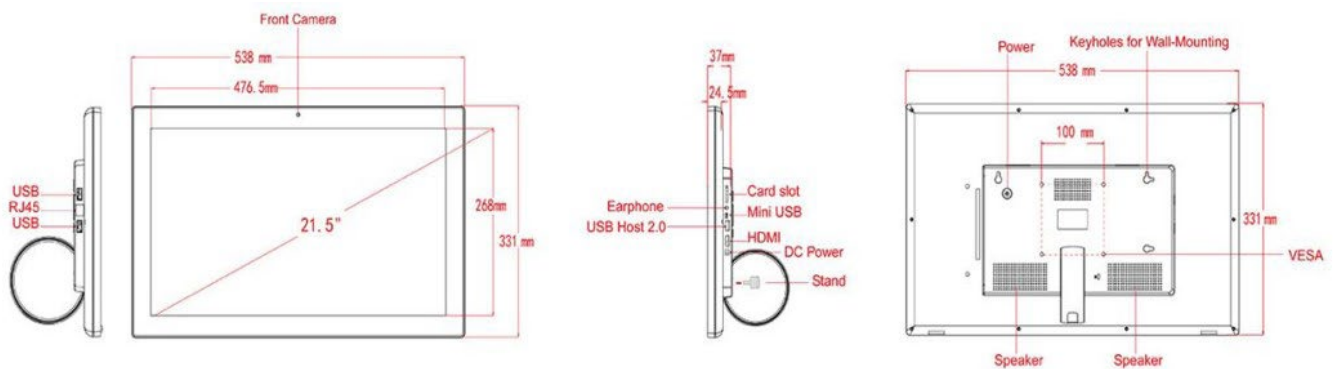

MODEL: CD4210

DISPLAY

- Panel: Full HD 21.5" LCD panel
- Resolution: 1920*1080
- Active area: 474.64mm(H) x 268.11mm(V)
- Viewing angle: 89/89/89/89(L/R/U/D)
- Contrast Ratio: 1000:1
- Brightness: 250 cd/m²
- Aspect Ratio: 16x9
- Operation Hours: 18/7

SYSTEM

- CPU: Hex core Cortex
- RAM: 2GB
- Internal Memory: 16GB
- Operating System: Android 9
- CESync Software

MULTIMEDIA APPLICATIONS

- Video formats: MPEG-1/MPEG-2/MPEG-4/H.263/H.264/VC1/RV
- Audio formats: MP3/WMA/AAC
- Picture formats: JPEG, PNG, Webp

DIMENSIONS

- Dimensions: w21.18" x h13.03" x d1.46" / (538mm x 331mm x 37mm)
- Product weight: 7.94lbs / 3.6kg

ACCESSORIES

- Power adapter: 100-240Vac 50/60Hz, 12Vdc/1500mA. EL VI, UL
- Quick start guide

NETWORK

- Ethernet: 100M/1000M
- Wifi: 802.11b/g/n/ac, 2.4GHz + 5GHz
- Bluetooth: 4.0
- Cellular: 3G USB dongle ext.

I/O PORTS

- Power Jack: DC power input 12V/1.5A
- HDMI: 2.0 Output
- USB: Host 2.0. USB for serial, Mini USB OTG
- Card slot: SD [supports up to 32GB]
- RJ45: 100M/1000M Ethernet
- Earphone: 3.5mm earphone
- Power button
- Recovery button

OPERATING CONDITIONS

- Temperature range (operation): 0-40°
- Temperature range (storage): 20 - 60°
- MTBF: 50,000 hour(s)
- Humidity range (operation) [RH]: 20 ~ 80% RH (No condensation)
- Humidity range (storage)[RH]: 5 ~ 95% RH (No condensation)

MISCELLANEOUS

- Wall mounting bracket: 100mm*100mm
- Multi-language support
- Optional camera: 2MP

WARRANTY: *3 year warranty, parts and labor.

Learn more about CE Labs at www.celabs.com.

United States
1-800-767-6189
sales@celabs.com

CE Labs, LLC reserves the right to change or update without notice. CE Labs, the CE Labs logo and CESync are registered trademarks of CE Labs, LLC. All other trademarks are the property of their respective owner. 2021 CE Labs, LLC. All rights reserved.